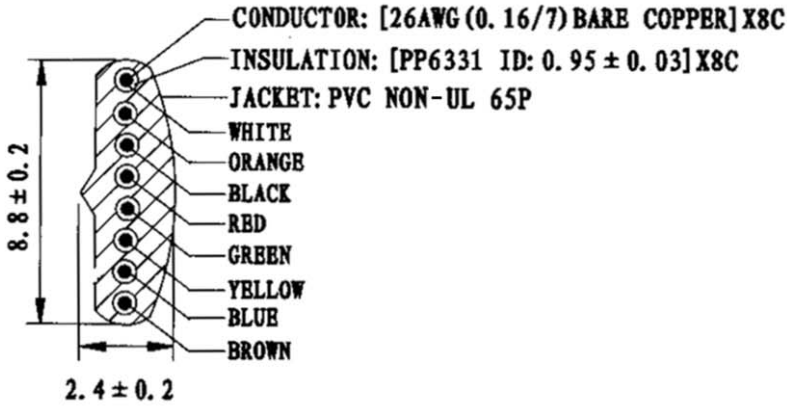

L=160MM

L=200MM

WIRE LENGTH "L"	FEET	CUT LENGTH
1525 ± 30	5	1535-1545MM
2135 ± 30	7	2145-2155MM
3050 ± 60	10	3040-3050MM
3660 ± 60	12	3680-3690MM
4270 ± 60	14	4290-4300MM
7625 ± 100	25	7650-7660MM
15250 ± 100	50	15300-15320

HOW TO ORDER : AT-S-26-8/8/X-X-OE-R

LENGTH
5, 7, 10, 12, 14, 25,
50 FEET
B - BLACK
W - WHITE
S - SILVER

ITEM NO
AT-S-26-8/8/X-X-OE-R

TITLE
Single Ended Flat

ASSMANN
Electronics, Inc.

1840 W. Drake Drive, Suite 101 - Tempe, AZ 85283
Toll Free: 1-877-277-6266 Email: info@usa-assmann.com