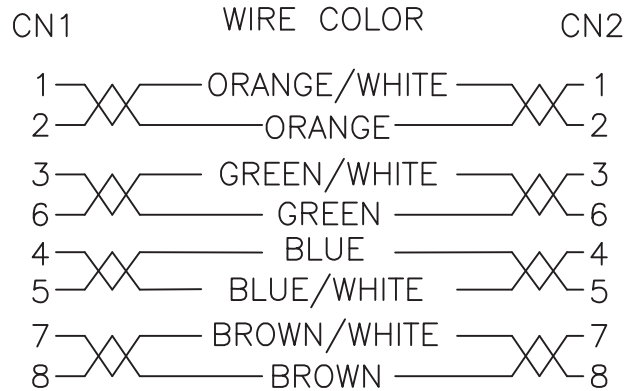

PIN OUT

SHELL ——— DRAIN WIRE ——— SHELL

Material

- Cable: FTP (26AWG*1PR)*4+D+A+PVC
 - OD: 5.2±0.2mm
 - Color: Grey
- RJ45 Connector: 8P8C
 - Gold plated contacts, metal shielded
- Molding PVC: 50P

Electrical

- 100% short, open, miswire test

Order Code:

A-MCSP-80xxx/x-R

Order lengths in meter: 0.5,1, 2,3,5,7,10,15

Order color: Red, Yellow, Green, Blue

Unit: mm

Scale	Free					Date	Name	Title
TOLERANCE						Drawn	08.12.11	Chappell
X.	±X					Approved	15.02.13	Groll
X.X	±X							
X.XX	±X							
DIM	TOL							
X.°	±X°							
X.X°	±X°	①	Update	15.02.13	Wilson			
Angle	TOL	Id.	Modification	Date	Name			

Title		Cat5e FTP Patch cable 26AWG, colored	
ASSMANN WSW-No.		A-MCSP-80xxx/x-R	
Drawing-No.			
Replace		rev01	
		Sheet 1/1	

1

2

3

4

5

6

7