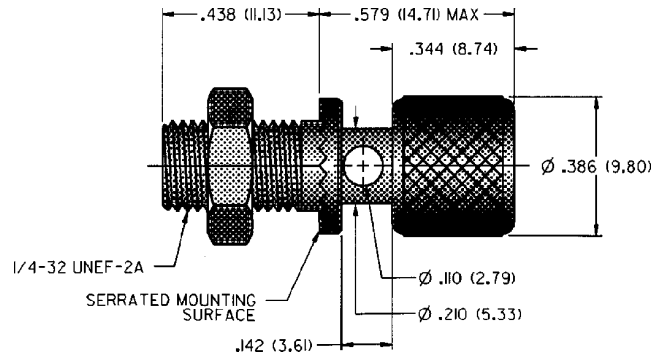

# Binding Post - Uninsulated With Knurled Thumb - Nut-Grounded Type

INCHES (MILLIMETERS)  
CUSTOMER DRAWINGS AVAILABLE UPON REQUEST

**SPECIFICATIONS**

**Stud:** Brass per QQ-B-626D

**Finish:** Nickel

**Hardware:** Nickel plated nut (unassembled)

**Panel Thickness:** Up to .281 (7.15)

**RATINGS**

**Current:** 15 amps

<b>NICKEL PLATING</b>
<b>PART NO.</b>
111-2223-001

**For Standard Banana Plug: .175 (4.44) Across Flats**

**FEATURES:**

- Nickel plated stud with serrated mounting surface prevents turning
- Captive thumb nut .110 (2.79) diameter cross-hole accommodates up to 10 gauge wire