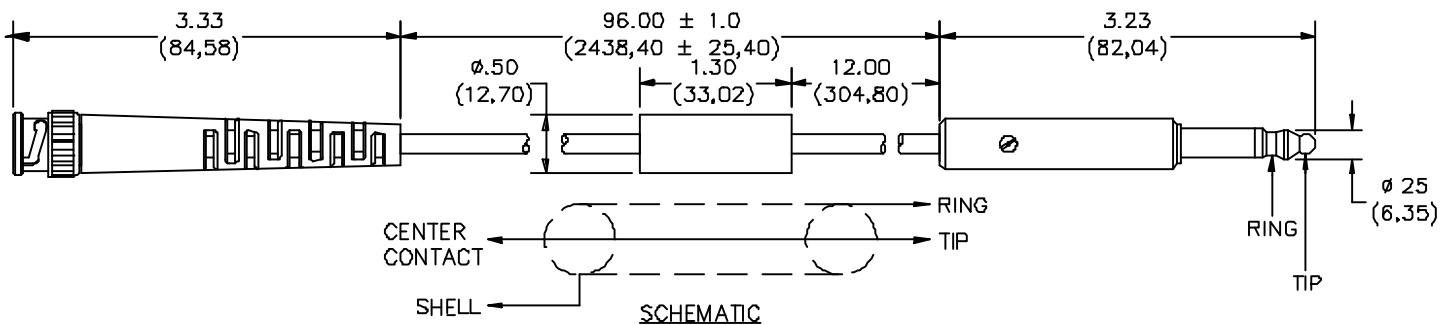

Pomona[®]

Model 6518
BNC to 310 Plug Cable

FEATURES:

- Provides quick access from a WE 310 Jack to a BNC (Female)
- BNC connector is molded directly to the cable for added pull strength

MATERIALS:

Connectors: BNC Male

Body: Brass, Tarnish resistant plating

Dielectric: PTFE

Center Contact – Gold Plated Brass

Strain Relief: PVC molded directly to cable and connectors

WE 310: 3 Conductor phone plug, sleeve not connected

Cable Marking: “Pomona 6518-96”

RATINGS:

Operating Voltage: 300 VRMS

ORDERING INFORMATION: Model 6518-96

Standard Length = 96” (243 cm)

All dimensions are in inches. Tolerances (except noted): .xx = ±.02” (.51 mm), .xxx = ± .005” (.127 mm).