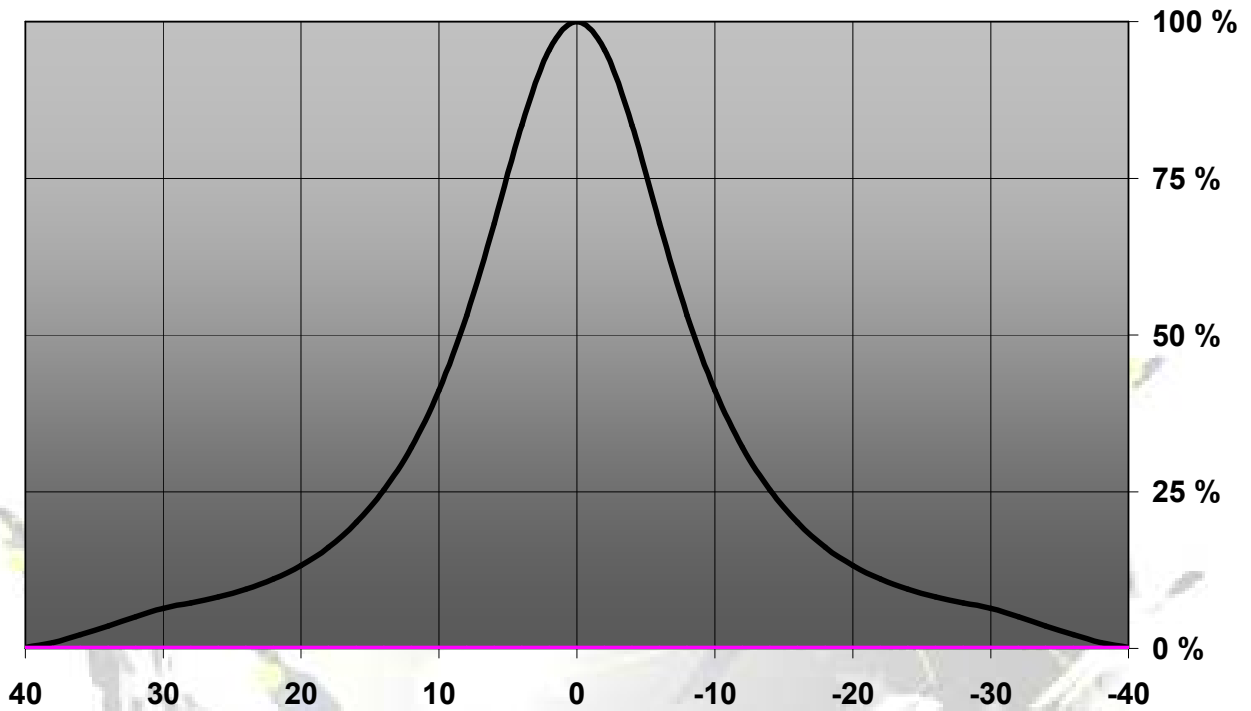

LENS TYPES

NAME	ORDERING CODE	FWHM Angle
Barbara Spot	C11552_Barbara-S	±8°
Barbara Wide	C11553_Barbara-W	±20°

LEDIL F'FORM OPTICS

MEASUREMENT DATA

Relative intensity of C11552_Barbara-S

LEDIL F'FORM OPTICS