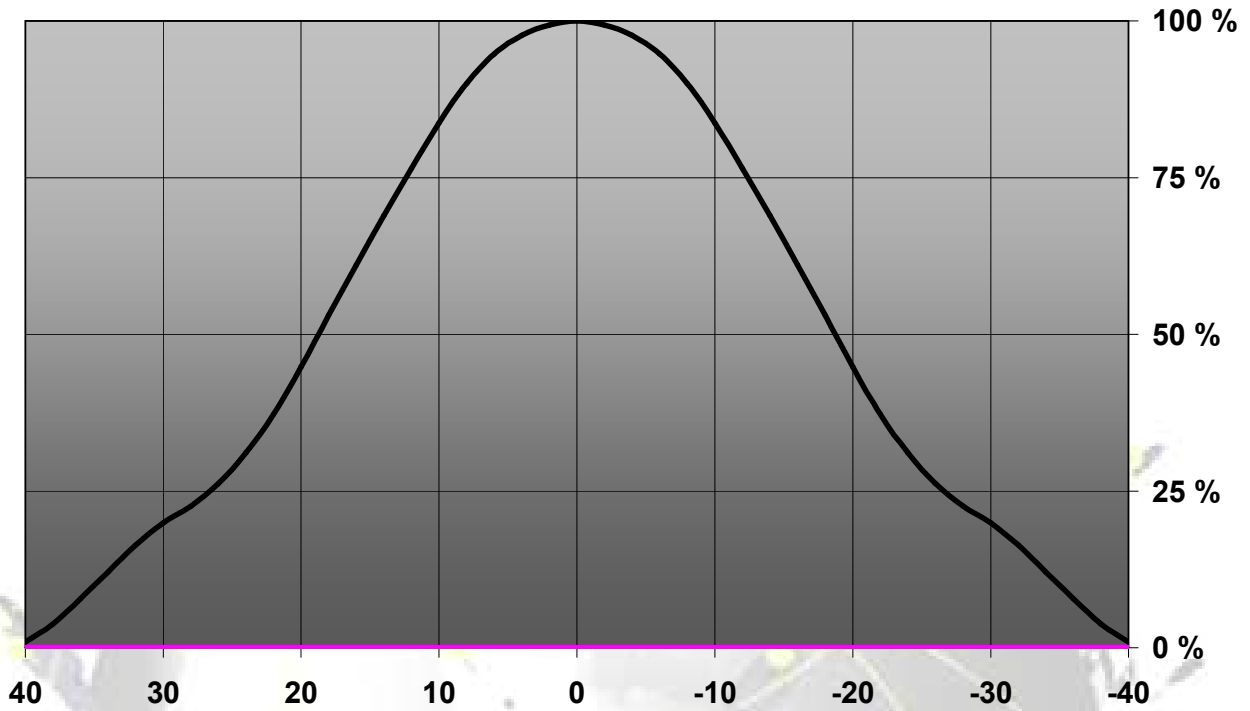

LENS TYPES

NAME	ORDERING CODE	FWHM Angle
Barbara Spot	C11552_Barbara-S	±8°
Barbara Wide	C11553_Barbara-W	±20°

LEDIL F'FORM OPTICS

MEASUREMENT DATA

Relative intensity of C11552_Barbara-S

LEDIL F'FORM OPTICS

Relative intensity of C11553_Barbara-W

LEDIL F'FORM OPTICS

DRAWINGS